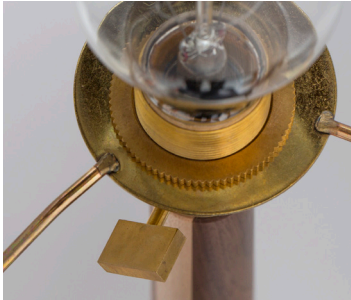

His lighting, designed in 1956, was inspired by classic sculpture. Smilow created lighting of simple elegance in warm natural solid walnut, with complimentary hand-made birch matchstick shades.

It is with great pleasure, that continuing on as a family owned business, we reintroduce this beautiful lighting line to compliment his furniture.

Smilow® Lighting is UL listed and appropriate for residential, hospitality, contract, institutional, and retail applications.

Bedside Table Lamp

Hour Glass Table Lamp

Standing
Floor Lamp

Hanging Pendant Lamp

	Description and Dimensions	Material/Finishes Available	
	<p>Bedside Table Lamp H 11.5" x DIA 5.75"</p>	<p>Solid Walnut Bse Natural finish Birch/Linen Match Stick Shade *custom finish available</p>	
	<p>Hour Glass Table Lamp H 35.5"/ Shade DIA 16"/ Base DIA 8"</p>	<p>Solid Walnut Bse Natural finish Birch/Linen Match Stick Shade *custom finish available</p>	
	<p>Standing Floor Lamp H 59"/ Shade DIA 16"/ Base DIA 12"</p>	<p>Solid Walnut /Maple Base Natural finish Birch/Linen Match Stick Shade *custom finish available</p>	
	<p>Hanging Pendant Large H 14" x W 28"</p>	<p>Birch/Linen Match Stick Shades *custom finish available</p>	
	<p>Hanging Pendant Small H 9" x W 18"</p>	<p>Birch/Linen Match Stick Shades *custom finish available</p>	