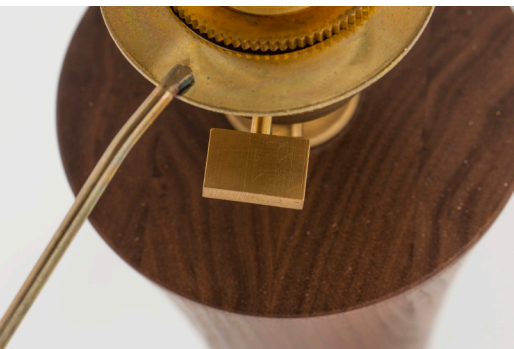

smilow|lighting

enduring style and quality. Made in America since 1949, Smilow lighting embraces clean lines, great proportions, fine details and functional quality designed to last a lifetime.

modern designs, mid-century heritage. Faithfully based on Mel Smilow's original drawings, our lighting represents the best of mid-century modern design, interpreted for today. It is classic and contemporary.

classic craftsmanship. We use solid American hardwoods, precision cut and shaped, then carefully fit together by skilled craftsmen. Each piece is made by hand and finished to perfection. Our lighting is available on a custom basis or in quantity, and can be shipped to any location.

Smilow® Lighting is UL listed and appropriate for residential, hospitality, contract, institutional, and retail applications.

Bedside Table Lamp

Hour Glass Table Lamp

Standing
Floor Lamp

Hanging Pendant Lamp